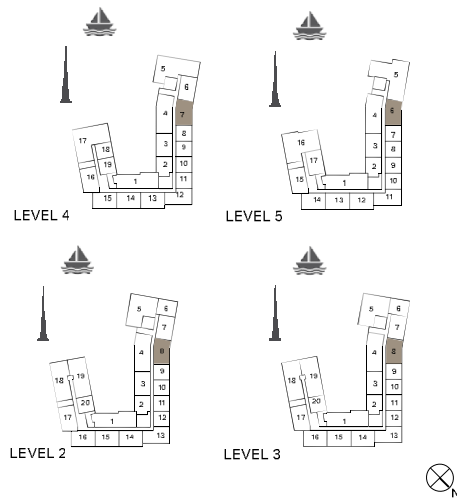

2 BEDROOM APARTMENT TYPE 5A  
BUILDING 2 - LEVEL 1

UNIT NO.	SUITE AREA		BALCONY AREA		TOTAL AREA	
	SQM	SQFT	SQM	SQFT	SQM	SQFT
107	111.54	1201	15.72	169	127.26	1370

PORT DE LA MER  
La Côte

2 BEDROOM APARTMENT TYPE 5  
BUILDING 2 - LEVEL 2, 3, 4 & 5