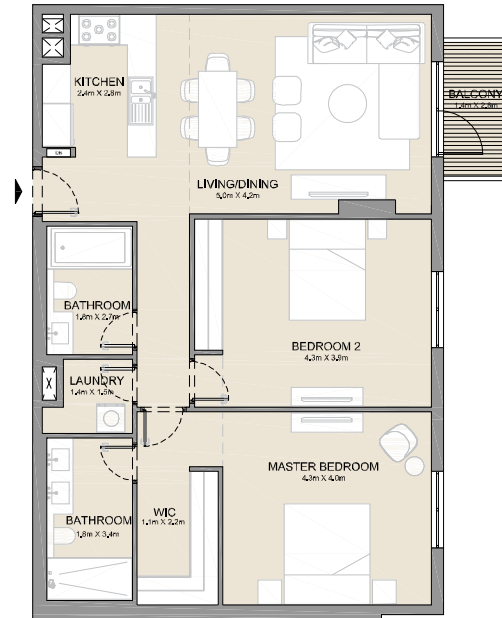

PORT DE LA MER
La Côte

2 BEDROOM APARTMENT TYPE 8
BUILDING 2 - LEVEL 5

UNIT NO.	SUITE AREA		BALCONY AREA		TOTAL AREA	
	SQM	SQFT	SQM	SQFT	SQM	SQFT
517	105.13	1132	4.57	49	109.70	1181