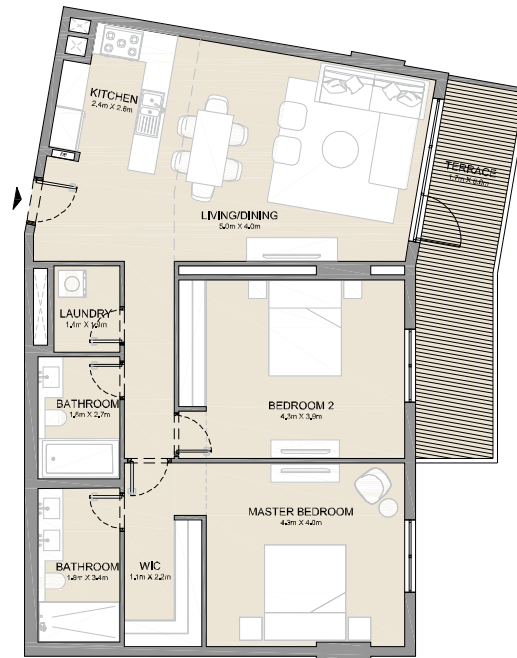

PORT DE LA MER  
La Côte

2 BEDROOM APARTMENT TYPE 4A  
BUILDING 2 - LEVEL 1

UNIT NO.	SUITE AREA		BALCONY AREA		TOTAL AREA	
	SQM	SQFT	SQM	SQFT	SQM	SQFT
112	108.44	1167	15.84	171	124.28	1338

PORT DE LA MER  
La Côte

2 BEDROOM  
BUILDING 2

APARTMENT TYPE 4  
- LEVEL 2, 3, 4 & 5

UNIT NO.			SUITE AREA		BALCONY AREA		TOTAL AREA	
			SQM	SQFT	SQM	SQFT	SQM	SQFT
213	313	412	108.44	1167	8.66	93	117.10	1260
511								

PORT DE LA MER  
La Côte

2 BEDROOM APARTMENT TYPE 5A  
BUILDING 2 - LEVEL 1

UNIT NO.	SUITE AREA		BALCONY AREA		TOTAL AREA	
	SQM	SQFT	SQM	SQFT	SQM	SQFT
107	111.54	1201	15.72	169	127.26	1370

PORT DE LA MER  
La Côte

2 BEDROOM APARTMENT TYPE 5  
BUILDING 2 - LEVEL 2, 3, 4 & 5