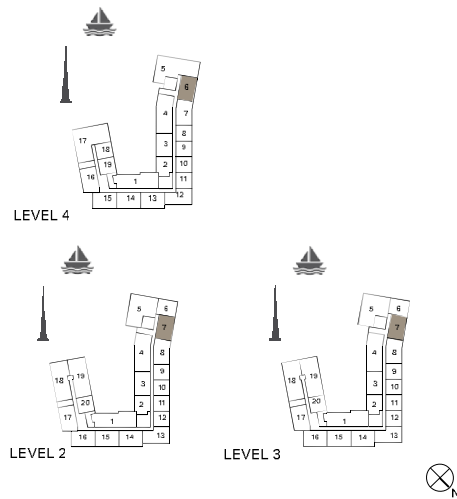

PORT DE LA MER
La Côte

2 BEDROOM APARTMENT TYPE 6
BUILDING 2 - LEVEL 2, 3 & 4

UNIT NO.			SUITE AREA		BALCONY AREA		TOTAL AREA	
			SQM	SQFT	SQM	SQFT	SQM	SQFT
207	307	406	104.50	1125	8.44	91	112.94	1216