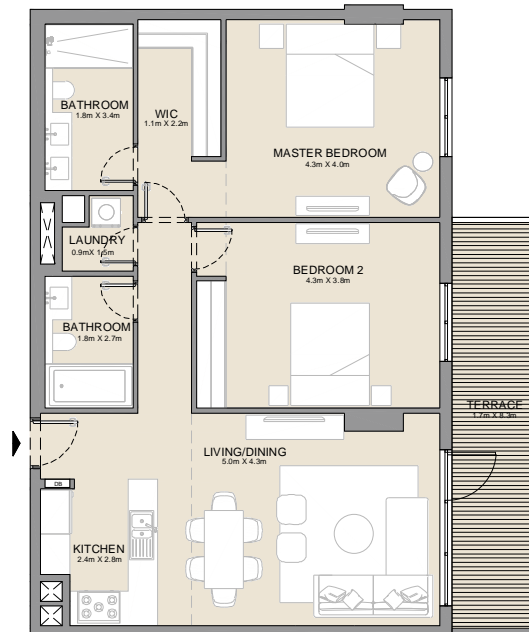

2 BEDROOM APARTMENT TYPE 5A  
BUILDING 2 - LEVEL 1

UNIT NO.	SUITE AREA		BALCONY AREA		TOTAL AREA	
	SQM	SQFT	SQM	SQFT	SQM	SQFT
107	111.54	1201	15.72	169	127.26	1370

PORT DE LA MER  
La Côte

2 BEDROOM APARTMENT TYPE 5  
BUILDING 2 - LEVEL 2, 3, 4 & 5

UNIT NO.			SUITE AREA		BALCONY AREA		TOTAL AREA	
			SQM	SQFT	SQM	SQFT	SQM	SQFT
208	308	407	111.54	1201	8.43	91	119.97	1291
506			111.54	1201	8.53	92	120.07	1292

PORT DE LA MER  
La Côte

2 BEDROOM APARTMENT TYPE 6A  
BUILDING 2 - LEVEL 1