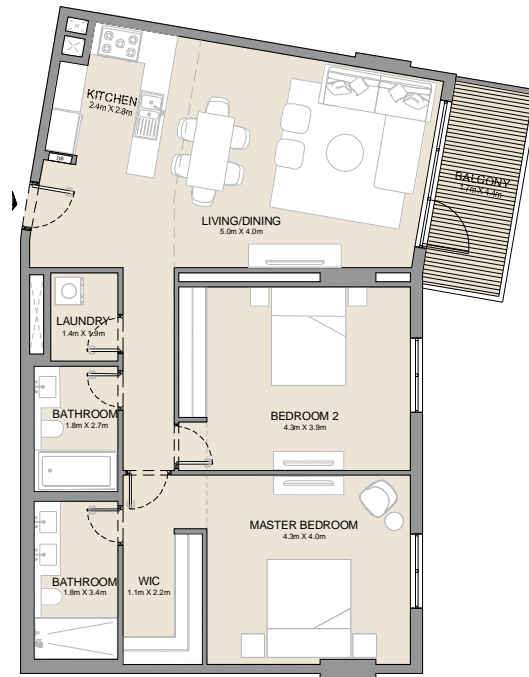

2 BEDROOM APARTMENT TYPE 5A  
BUILDING 2 - LEVEL 1

UNIT NO.	SUITE AREA		BALCONY AREA		TOTAL AREA	
	SQM	SQFT	SQM	SQFT	SQM	SQFT
107	111.54	1201	15.72	169	127.26	1370

PORT DE LA MER  
La Côte

2 BEDROOM APARTMENT TYPE 5  
BUILDING 2 - LEVEL 2, 3, 4 & 5

UNIT NO.			SUITE AREA		BALCONY AREA		TOTAL AREA	
			SQM	SQFT	SQM	SQFT	SQM	SQFT
208	308	407	111.54	1201	8.43	91	119.97	1291
506			111.54	1201	8.53	92	120.07	1292

PORT DE LA MER  
La Côte

2 BEDROOM APARTMENT TYPE 6A  
BUILDING 2 - LEVEL 1